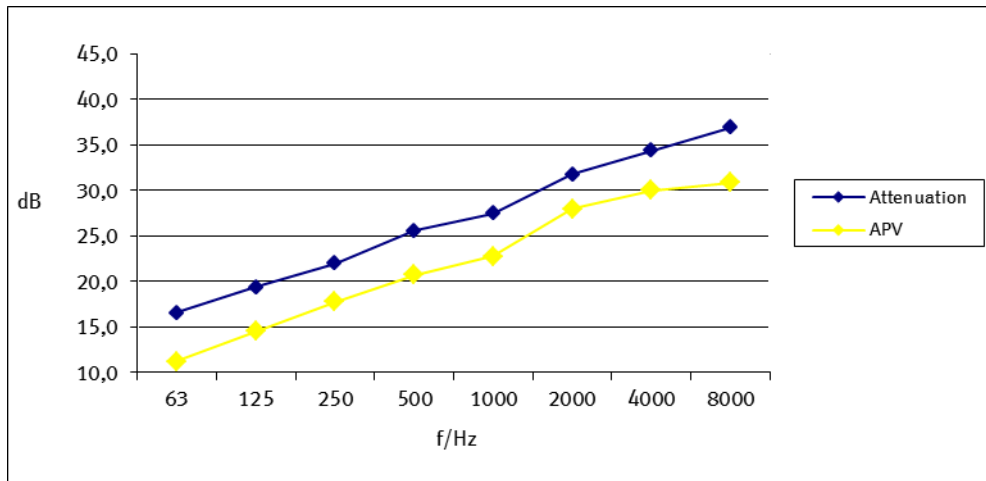

EASY INSERTION

- ergonomically shaped pins for left and right ear
- easy and quick insertion
- ergonomic thumb indentations for easy handling and correct insertion

HIGH WEARER COMFORT

- ergonomically shaped pins for the left and right for easy insertion and improved wearer comfort
- oval-shaped foam earplugs mimic the shape of the canal and reduces the pressure in the ear canal

ADJUSTABLE CORD

HYGIENIC

- it's not necessary to roll and touch the earplugs before insertion
- foam plugs changeable → less risk for re-use contaminated plugs

ENVIRONMENTAL

- foam plug and pin dividable, pin reusable (less waste)
- PVC free
- Glue free

EASIER SURVEILLANCE OF USAGE COMPLIANCE

- Eye-catching, novel & „visible-form-distance“ design

Material: Foam plugs: PU-foam
Pin: Polypropylene
Cord: Polypropylene / Polyester
Cord adjusting clips: SEBS

Cord length: 350 – 650 mm (adjustable)

Attenuation Data:

SNR: 26 dB

H: 28dB

M: 23dB

L: 19dB

f/Hz	63	125	250	500	1000	2000	4000	8000
MA dB	16,6	19,4	22,0	25,6	27,5	31,8	34,4	36,9
SD dB	5,4	4,9	4,2	4,9	4,7	3,8	4,4	6,0
APV dB	11,2	14,5	17,8	20,7	22,8	28,0	30,0	30,9